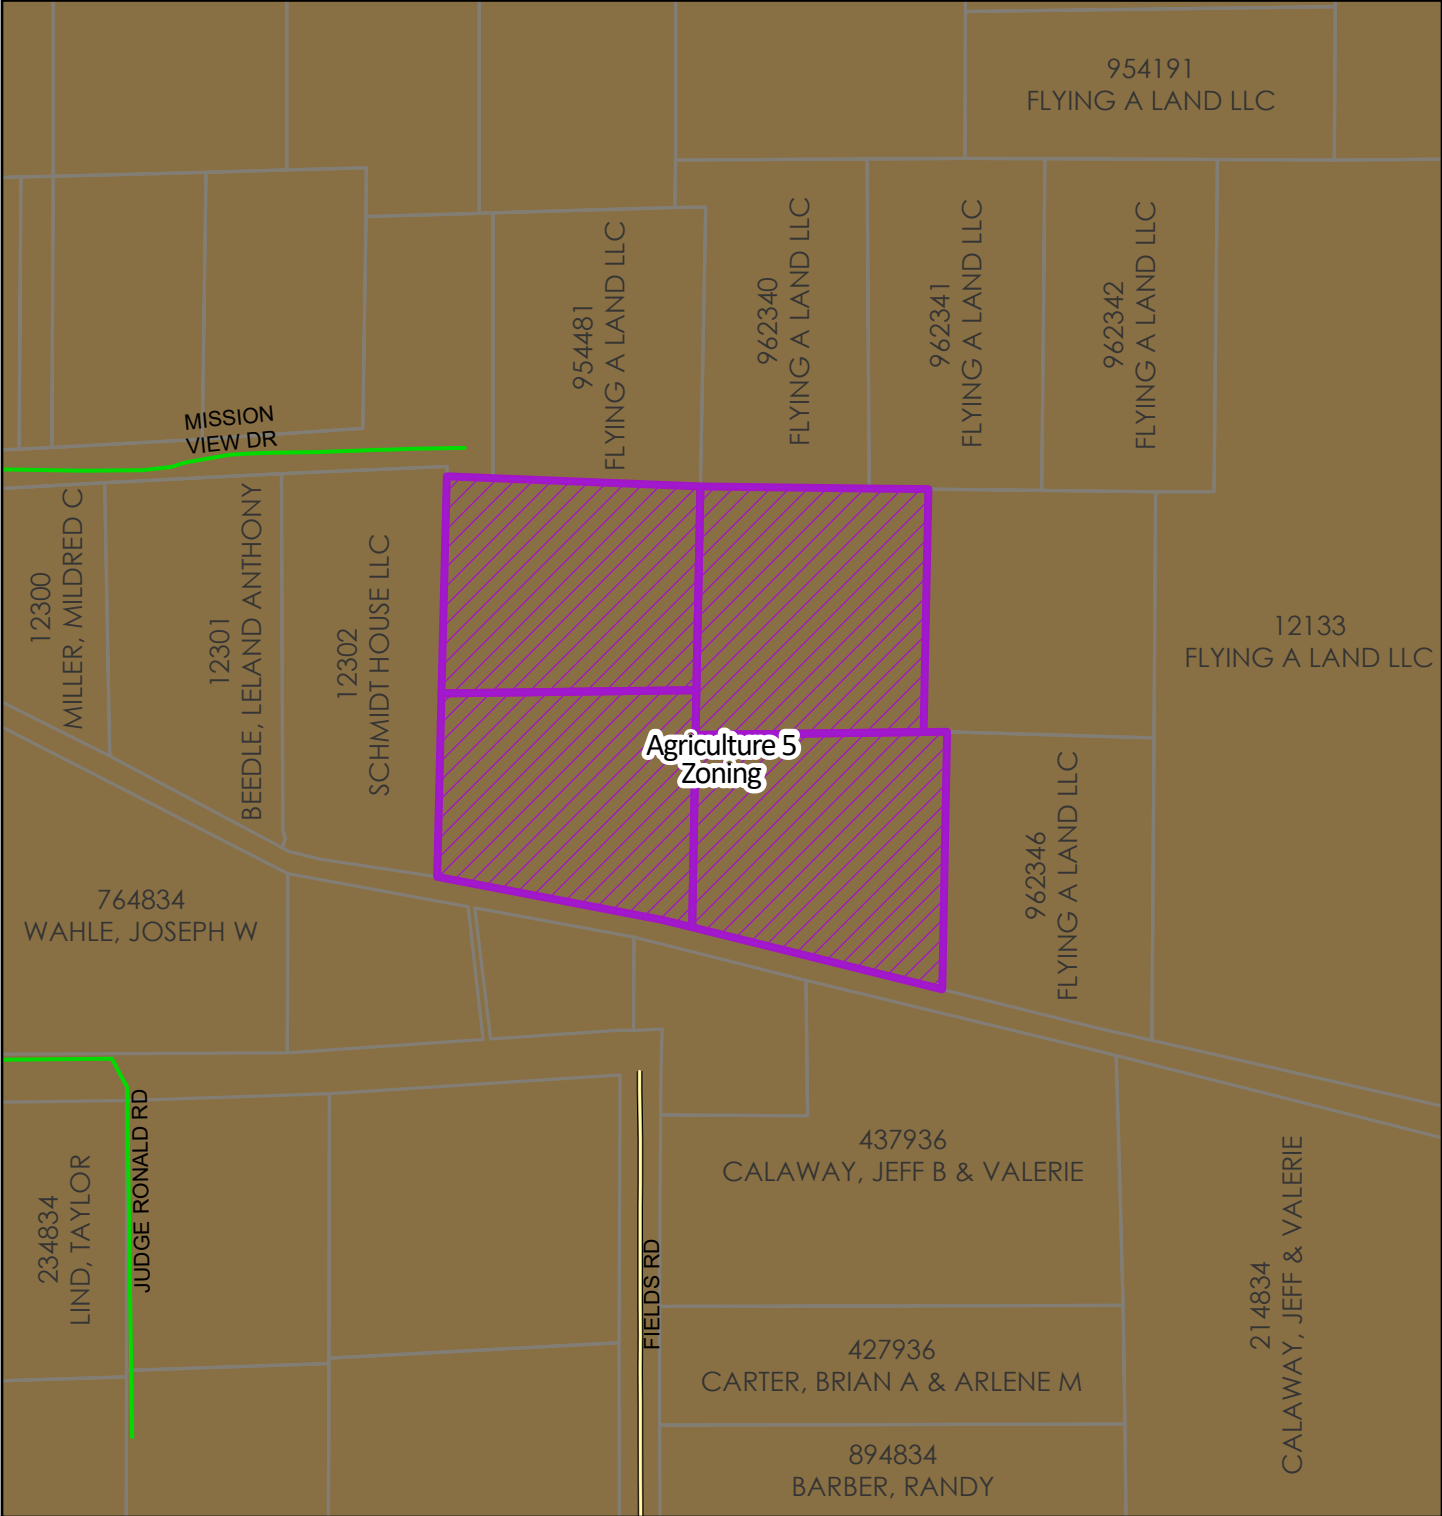

BL-26-00007 Flying A Land LLC

Zoning

2026

Coordinate System: NAD 1983 StatePlane Washington South FIPS 4602 Feet

0 155 310 Feet

0 50 100 Meters